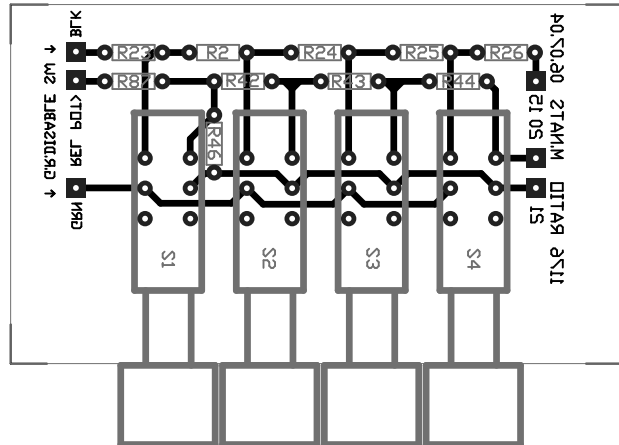

Ratio and Meter Boards for 1176 compressor
 Altronics S 1510 Switch Knobs H 6630 Black H 6640 Red
www.altronics.com.au

1176SWBD Check Plot