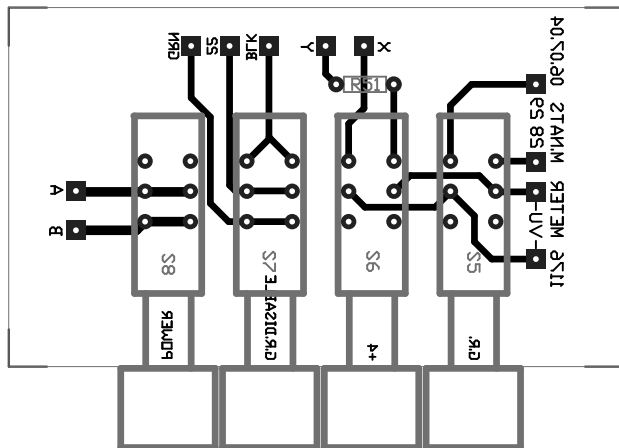

Ratio and Meter Boards for 1176 compressor
 Altronics S 1510 Switch Knobs H 6630 Black H 6640 Red
www.altronics.com.au

1176SWBD Check Plot