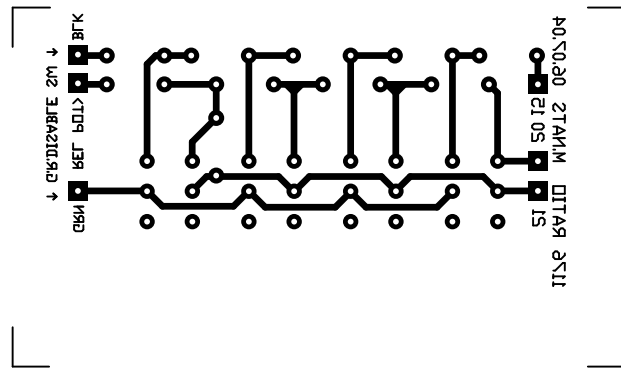

Ratio and Meter Boards for 1176 compressor
 Altronics S 1510 Switch Knobs H 6630 Black H 6640 Red
www.altronics.com.au

1176SWBD Bottom Layer