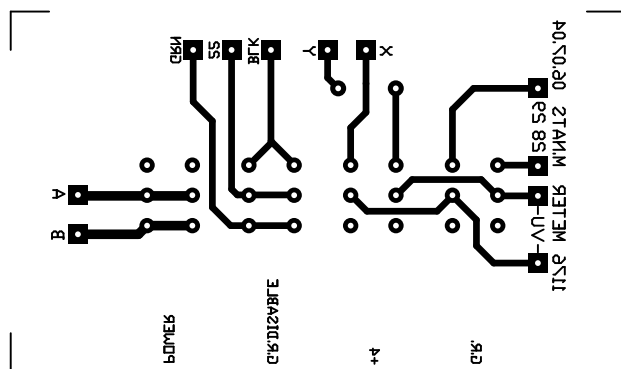

Ratio and Meter Boards for 1176 compressor
 Altronics S 1510 Switch Knobs H 6630 Black H 6640 Red
www.altronics.com.au

1176SWBD Bottom Layer